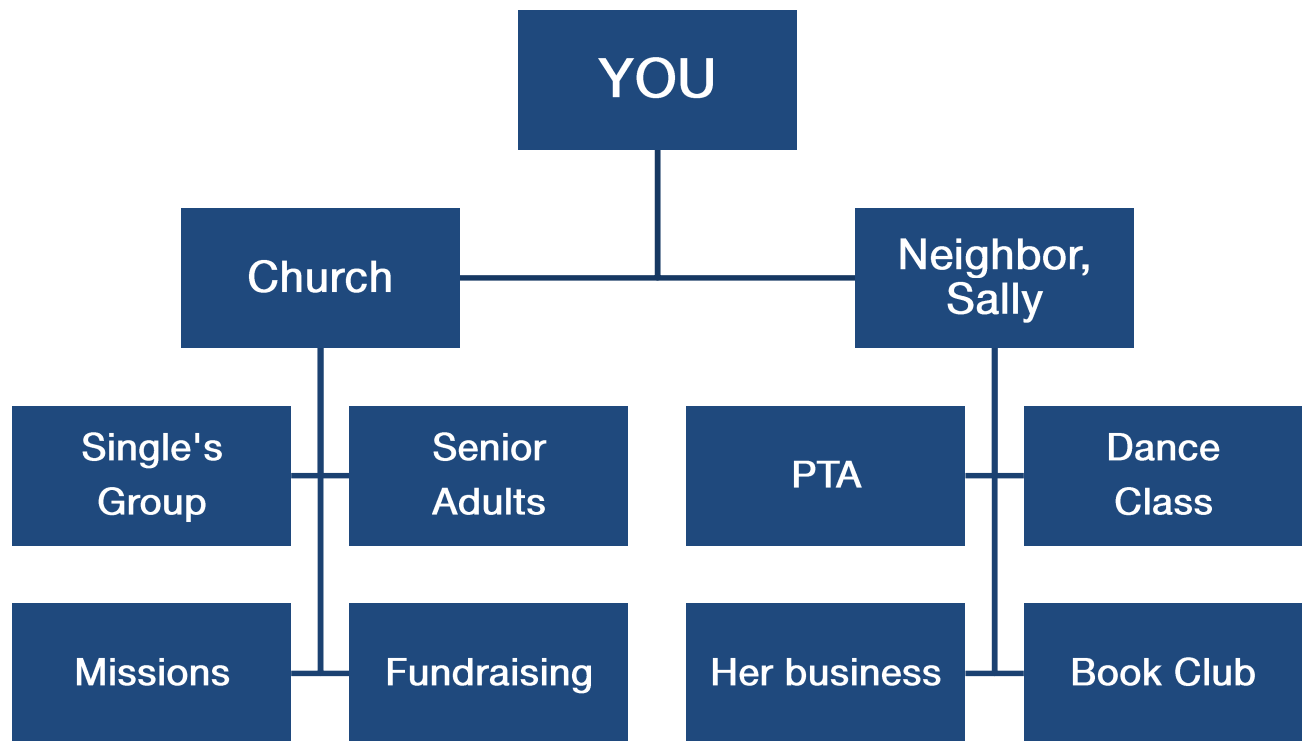

SAMPLE LEAD TREE

LEVERAGE THIS TOOL TO DEVELOP NEW BUSINESS

Use the Carnival Lead Tree to look at the people &/or organizations with whom you are connected. List what you and they are involved in to seek out new group opportunities.

You can add more boxes as needed to include siblings, children, best friend, co-worker, etc.

Reference the sample above and good luck!